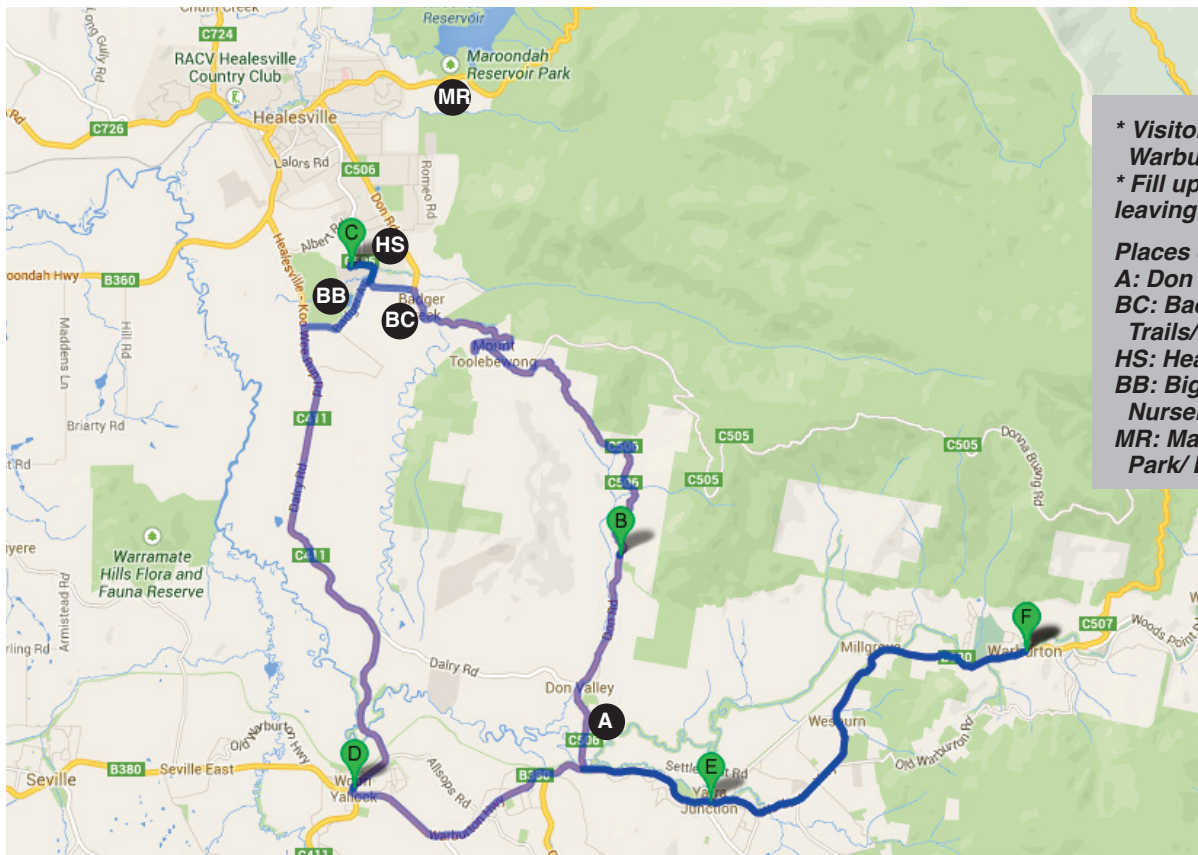

6 Scenic Drive to Healesville Sanctuary

* Visitor Information Centre Warburton - 5966 9600
 * Fill up with fuel before leaving Warburton

Places of interest:
 A: Don Valley Archery Park
 BC: Badger Creek Trails/BBQ
 HS: Healesville Sanctuary
 BB: Big Bouquet Nursery/Cafe
 MR: Maroondah Reservoir Park/ BBQ

Map and directional information, estimated times are for planning purposes only - courtesy of Google Maps

Directions

1. Head west on Warburton Hwy/B380 towards Station Rd
 _____ 12.0 km
2. Turn right onto Don Rd/C506
 _____ 4.8 km
 _____ 16.8 km – about 16 mins
- Don Valley** ●
3. Head north on Don Rd/C506 towards Reserve Rd
 _____ 7.8 km
4. Turn right onto Don Rd/C505/C506
 _____ 3.7 km
5. Turn left onto Badger Creek Rd/C505
 _____ 1.6 km
6. At the roundabout, take the 1st exit onto Glen Eadie Ave
 _____ 220 m
7. Turn left
 Destination will be on the left
 _____ 45 m
 _____ 13.4 km – about 13 mins
- Healesville Sanctuary – Badger Creek Rd** ●
8. Head north towards Glen Eadie Ave
 _____ 45 m
9. Turn right onto Glen Eadie Ave
 _____ 200 m

10. At the roundabout, take the 2nd exit onto Badger Creek Rd/C505
 _____ 650 m
11. Turn right onto Badger Ave
 _____ 1.3 km
12. Turn right onto Toolebewong Rd
 _____ 650 m
13. Turn left onto C411
 _____ 11.2 km
 _____ 14.1 km – about 15 mins
- Woori Yallock** ●
14. Head south on C411 towards Warburton Hwy
 _____ 97 m
15. Turn left onto Warburton Hwy/B380/C411
 Continue to follow Warburton Hwy/B380
 _____ 8.6 km
 _____ 8.7 km – about 8 mins
- Yarra Junction** ●
16. Head east on Warburton Hwy/B380 towards McOwan Cres
 Destination will be on the right
 _____ 9.1 km
 9.1 km – about 9 mins
- Warburton** ●